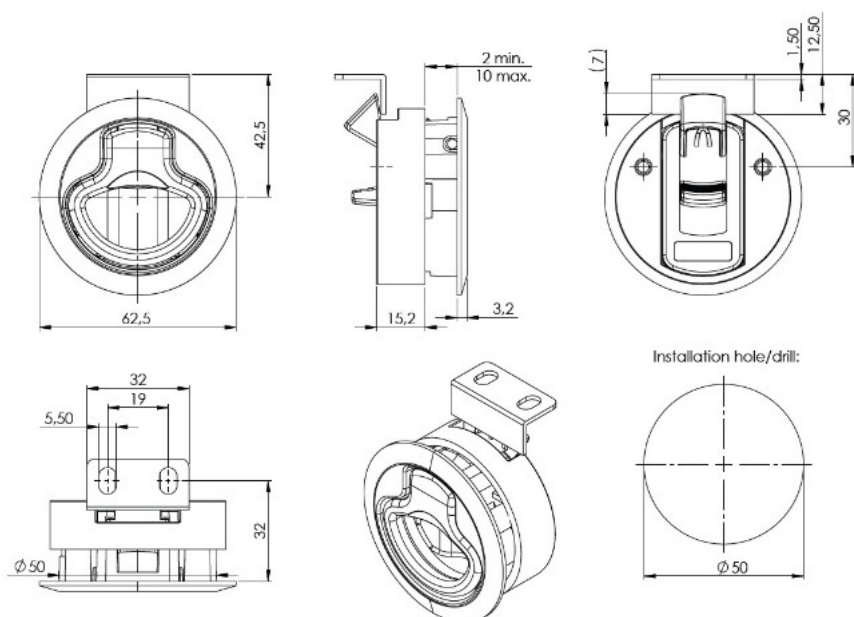

PRODUCT SHEET

Description:

Slam Lock "Boat", W/Pull Latch, $\varnothing 62,5$ mm, Black PA, 2-10mm, Incl. Metal Striking Plate

Item number:

14.03.085-0

Units	Box	Carton	HS Code	Barcode
Pcs.	10	100	8301300000	
				5704866518284